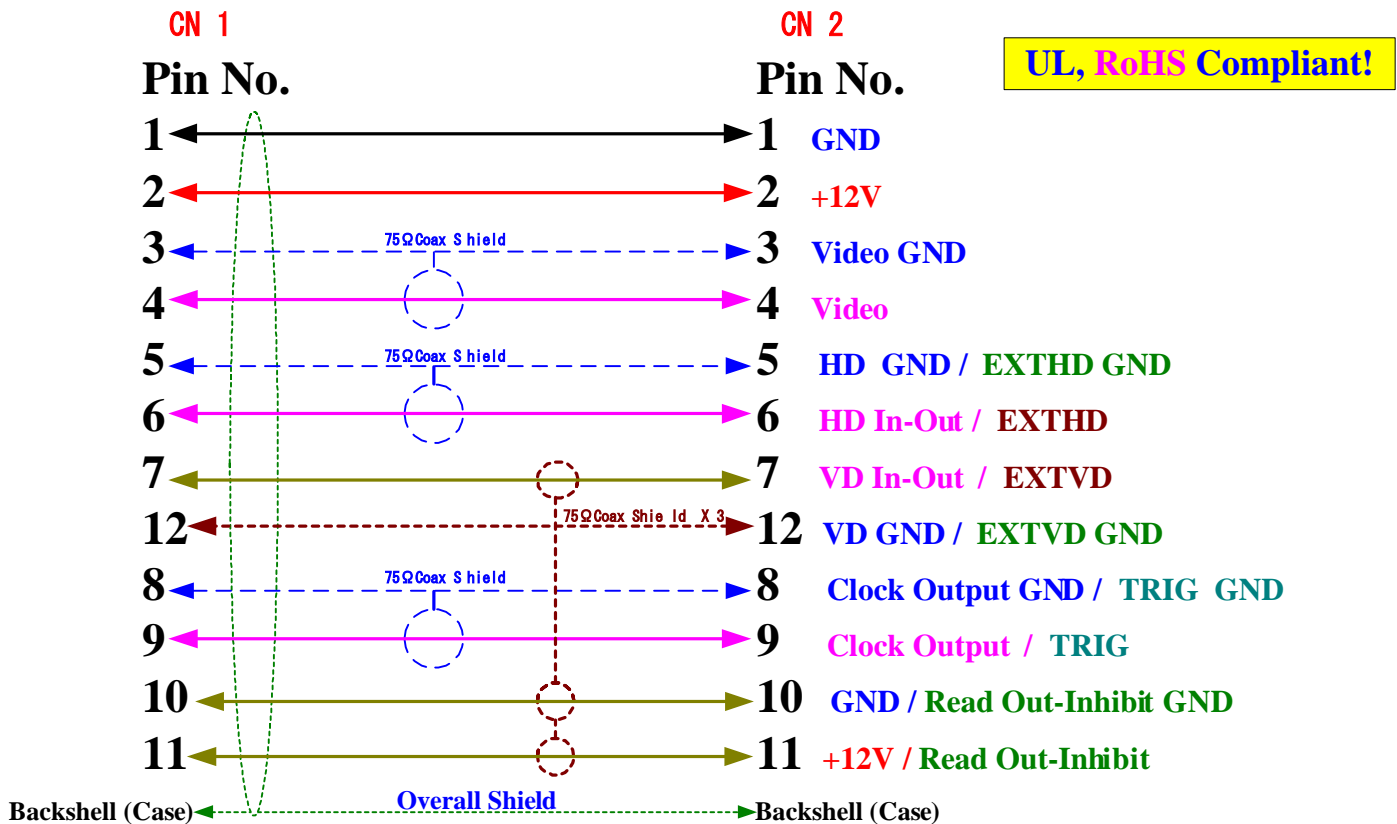

Quality N-CamCable

For Some CCD Model , Pin (8,9,10,11) are just no connections,
 and Cable assy with this connection is fully applicable!

★ All Cable assemblies thoroughly inspected by the following tests.

- Continuity and High Voltage AC Isolation Test
- All Pin mΩ Level True Resistance Measurement

All cable assemblies and connectors offered here are Made in U.S.A.