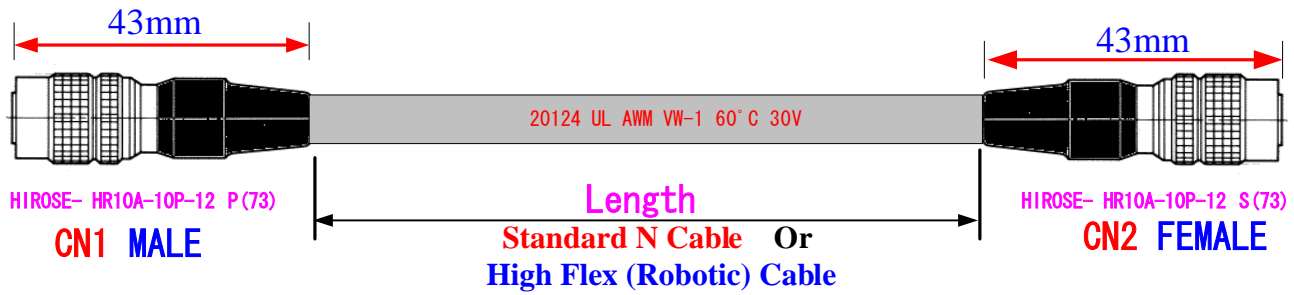

Quality N-CamCable

For Some CCD Model , Pin (8,9,10,11) are just no connections,
 and Cable assy with this connection is fully applicable!

★ All Cable assemblies thoroughly inspected by the following tests.

- Continuity and High Voltage AC Isolation Test
- All Pin mΩ Level True Resistance Measurement

All cable assemblies and connectors offered here are Made in U.S.A.