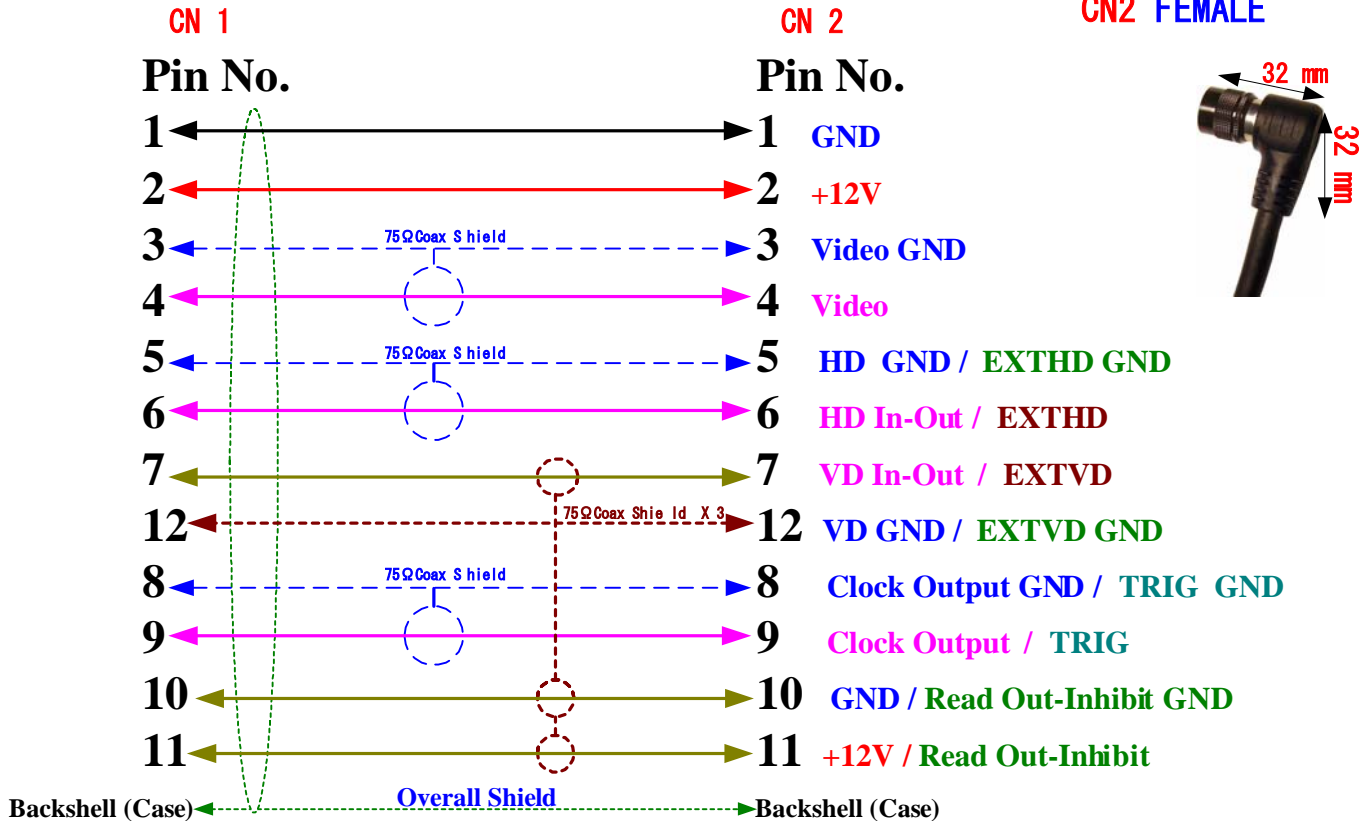

Quality N-Right Angled CamCable

For Some CCD Model , Pin (8,9,10,11) are just no connections,
and Cable assy with this connection is fully applicable!

★ All Cable assemblies thoroughly inspected by the following tests.

- Continuity and High Voltage AC Isolation Test
- All Pin mΩ Level True Resistance Measurement

All cable assemblies and connectors offered here are Made in U.S.A.