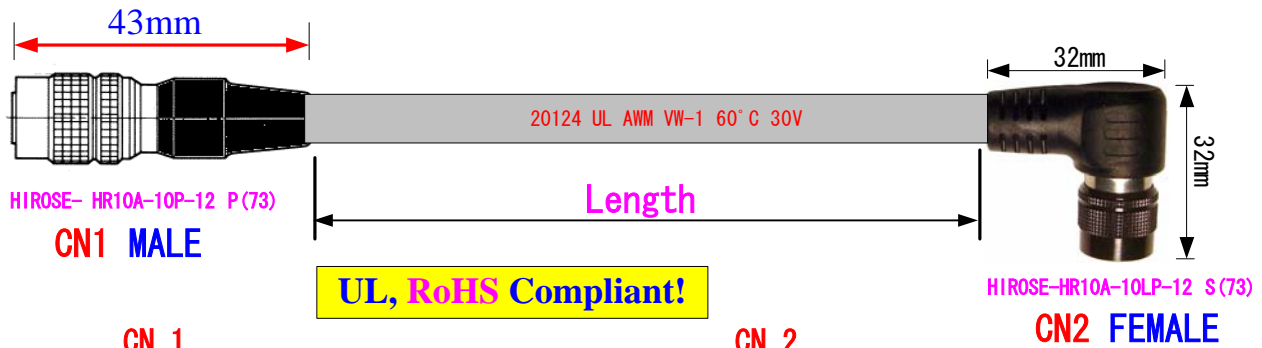

Quality N-Right Angled CamCable

For Some CCD Model , Pin (8,9,10,11) are just no connections,
and Cable assy with this connection is fully applicable!

★ All Cable assemblies thoroughly inspected by the following tests.

- Continuity and High Voltage AC Isolation Test
- All Pin mΩ Level True Resistance Measurement

All cable assemblies and connectors offered here are Made in U.S.A.